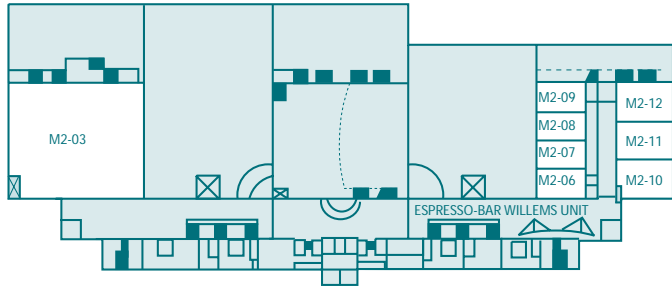

Map Erasmus Expo and Congress centre (M-building)

FIRST FLOOR

- M1-04 MONTREAL
- M1-05 HULL
- M1-06 BALTIMORE
- M1-07 FRANEKER
- M1-08 LEUVEN
- M1-09 BERGEN
- M1-12 OXFORD
- M1-16 HEIDELBERG
- M1-17 TOKYO
- M1-18 LUND
- M1-19 ATHENE

SECOND FLOOR

- M2-03 SORBONNE
- M2-06 GALWAY
- M2-07 BASEL
- M2-08 HAR VARD
- M2-09 MELBOURNE
- M2-10 ROCHESTER
- M2-11 SANT ANDER
- M2-12 SHANGHAI

THIRD FLOOR

- M3-15 FORUM
- M3-03 ABERDEEN
- M3-04 AUCKLAND
- M3-05 PRAAG
- M3-06 LUXEMBURG