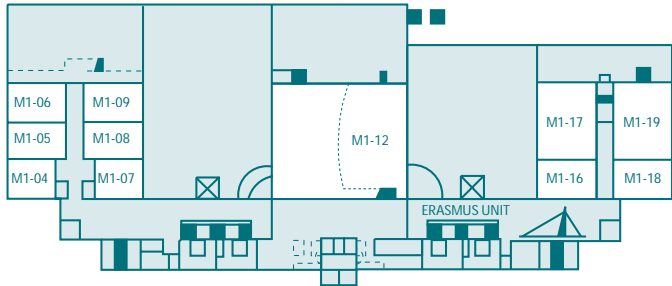

Map Erasmus Expo and Congress centre (M-building)

FIRST FLOOR

- M1-04 MONTREAL
- M1-05 HULL
- M1-06 BALTIMORE
- M1-07 FRANEKER
- M1-08 LEUVEN
- M1-09 BERGEN
- M1-12 OXFORD
- M1-16 HEIDELBERG
- M1-17 TOKYO
- M1-18 LUND
- M1-19 ATHENE

SECOND FLOOR

- M2-03 SORBONNE
- M2-06 GALWAY
- M2-07 BASEL
- M2-08 HAR VARD
- M2-09 MELBOURNE
- M2-10 ROCHESTER
- M2-11 SANT ANDER
- M2-12 SHANGHAI

THIRD FLOOR

- M3-15 FORUM
- M3-03 ABERDEEN
- M3-04 AUCKLAND
- M3-05 PRAAG
- M3-06 LUXEMBURG